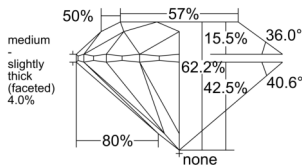

GIA®

FACSIMILE

GIA REPORT 6535327483

Verify this report at GIA.edu

GIA NATURAL DIAMOND DOSSIER®

September 05, 2025
GIA Report Number 6535327483
Shape and Cutting Style ..... Round Brilliant
Measurements ..... 5.05 - 5.08 x 3.15 mm

GRADING RESULTS

Carat Weight ..... 0.50 carat
Color Grade ..... D
Clarity Grade VS1
Cut Grade ..... Excellent

ADDITIONAL GRADING INFORMATION

Polish ..... Excellent
Symmetry ..... Excellent
Fluorescence ..... Very Strong Blue
Clarity Characteristics ..... Cloud, Pinpoint
Inscription(s): GIA 6535327483

PROPORTIONS

Profile to actual proportions

GRADING SCALES

GIA COLOR SCALE	GIA CLARITY SCALE	GIA CUT SCALE
COLOURLESS	FLAWLESS	EXCELLENT
D	FLAWLESS	
E	INTERNALLY FLAWLESS	VERY GOOD
F		
G	VVS₁	GOOD
H	VVS₂	
I	VS₁	FAIR
J		
K	VS₂	POOR
L	SI₁	
M	SI₂	
N	I₁	
O		
P	I₂	
Q		
R	I₃	
S		
T		
U		
V		
W		
X		
Y		
Z