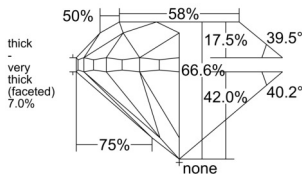

GIA®

FACSIMILE

GIA REPORT 6535298822

Verify this report at GIA.edu

GIA NATURAL DIAMOND DOSSIER®

September 03, 2025
GIA Report Number 6535298822
Shape and Cutting Style ..... Round Brilliant
Measurements ..... 4.80 - 4.86 x 3.22 mm

GRADING RESULTS

Carat Weight ..... 0.50 carat
Color Grade ..... F
Clarity Grade VS1
Cut Grade ..... Good

ADDITIONAL GRADING INFORMATION

Polish ..... Excellent
Symmetry ..... Very Good
Fluorescence ..... Medium Blue
Clarity Characteristics ..... Indented Natural, Pinpoint
Inscription(s): GIA 6535298822

PROPORTIONS

GRADING SCALES

GIA COLOR SCALE	GIA CLARITY SCALE	GIA CUT SCALE
Colorless	Flawless	Excellent
Near Colorless	Internally Flawless	
Faint	VVS₁	Very Good
Very Light	VVS₂	
Light	VS₁	Good
	VS₂	
	SI₁	Fair
	SI₂	
	I₁	Poor
	I₂	
	I₃