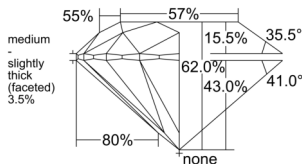

GIA®

FACSIMILE

GIA REPORT 6535252743

Verify this report at GIA.edu

GIA NATURAL DIAMOND DOSSIER®

September 02, 2025
GIA Report Number 6535252743
Shape and Cutting Style ..... Round Brilliant
Measurements ..... 4.35 - 4.37 x 2.70 mm

GRADING RESULTS

Carat Weight ..... 0.31 carat
Color Grade ..... G
Clarity Grade VS2
Cut Grade ..... Excellent

ADDITIONAL GRADING INFORMATION

Polish ..... Excellent
Symmetry ..... Excellent
Fluorescence ..... None
Clarity Characteristics ..... Crystal
Inscription(s): GIA 6535252743

PROPORTIONS

Profile to actual proportions