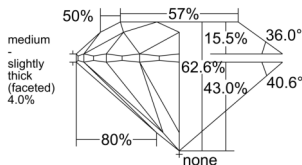

GIA®

FACSIMILE

GIA REPORT 6535242561

Verify this report at GIA.edu

GIA NATURAL DIAMOND DOSSIER®

September 22, 2025
GIA Report Number 6535242561
Shape and Cutting Style ..... Round Brilliant
Measurements ..... 5.61 - 5.65 x 3.52 mm

GRADING RESULTS

Carat Weight ..... 0.70 carat
Color Grade ..... H
Clarity Grade VVS2
Cut Grade ..... Excellent

ADDITIONAL GRADING INFORMATION

Polish ..... Excellent
Symmetry ..... Excellent
Fluorescence ..... Strong Blue
Clarity Characteristics ..... Pinpoint, Indented Natural
Inscription(s): GIA 6535242561

PROPORTIONS

GRADING SCALES

GIA COLOR SCALE

COLOREDNESS	D
	E
	F
	G
	H
	I
	J
NEAR COLORLESS	K
	L
	M
Faint	N
	O
	P
	R
	S
	T
	U
	V
	W
	X
	Y
LIGHT	Z

GIA CLARITY SCALE

VERY VERY SLIGHTLY INCLUDED	FLAWLESS
	INTERNALLY FLAWLESS
VERY SLIGHTLY INCLUDED	VVS₁
	VVS₂
SLIGHTLY INCLUDED	VS₁
	VS₂
INCLUDED	SI₁
	SI₂
	I₁
	I₂
	I₃

GIA CUT SCALE

EXCELLENT
VERY GOOD
GOOD
FAIR
POOR