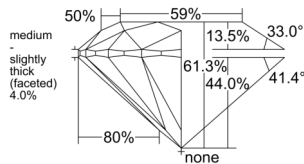

GIA®

FACSIMILE

GIA REPORT 6535240141

Verify this report at GIA.edu

GIA NATURAL DIAMOND DOSSIER®

September 01, 2025
GIA Report Number 6535240141
Shape and Cutting Style ..... Round Brilliant
Measurements ..... 5.09 - 5.14 x 3.13 mm

GRADING RESULTS

Carat Weight ..... 0.50 carat
Color Grade ..... H
Clarity Grade VVS1
Cut Grade ..... Excellent

ADDITIONAL GRADING INFORMATION

Polish ..... Excellent
Symmetry ..... Excellent
Fluorescence ..... None
Clarity Characteristics ..... Feather
Inscription(s): GIA 6535240141

PROPORTIONS

Profile to actual proportions