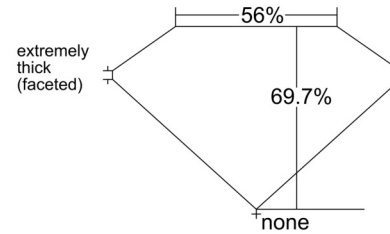

GIA NATURAL DIAMOND GRADING REPORT

September 22, 2025

GIA Report Number 6535177414

Shape and Cutting Style ..... Cushion Modified Brilliant

Measurements ..... 8.29 x 7.97 x 5.55 mm

GRADING RESULTS

Carat Weight ..... 3.30 carat

Color Grade ..... W to X Range

Clarity Grade VS1

ADDITIONAL GRADING INFORMATION

Polish ..... Excellent

Symmetry ..... Excellent

Fluorescence ..... Medium Blue

Inscription(s): GIA 6535177414

PROPORTIONS

Profile not to actual proportions