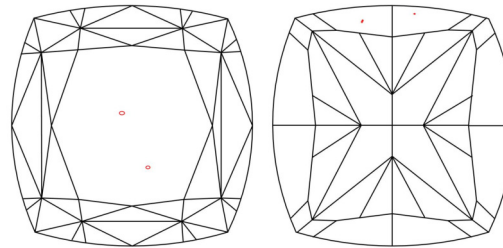

CLARITY CHARACTERISTICS

KEY TO SYMBOLS*

- Crystal
- Pinpoint

* Red symbols denote internal characteristics (inclusions). Green or black symbols denote external characteristics (blemishes). Diagram is an approximate representation of the diamond, and symbols shown indicate type, position, and approximate size of clarity characteristics. All clarity characteristics may not be shown. Details of finish are not shown.

GRADING SCALES

GIA COLOR SCALE

COLOURLESS	D
	E
	F
NEAR COLOURLESS	G
	H
	I
FAINT	J
	K
	L
VERY LIGHT	M
	N
	O
	P
	Q
LIGHT	R
	S
	T
	U
	V
	W
	X
Y	
Z	

GIA CLARITY SCALE

reportcheck.gia.edu

The results documented in this report refer only to the diamond described, and were obtained using the techniques and equipment available to GIA at the time of examination. This report is not a guarantee or valuation. For additional information and important limitations and disclaimers, please see GIA.edu/terms or call +1 800 421 7250 or +1 760 603 4500. ©2023 Gemological Institute of America, Inc.

THE SECURITY FEATURES IN THIS DOCUMENT, INCLUDING THE HOLOGRAM, SECURITY SCREEN AND MICROPRINT LINES, IN ADDITION TO THOSE NOT LISTED, EXCEED DOCUMENT SECURITY INDUSTRY GUIDELINES.