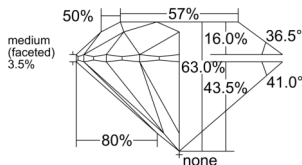

GIA®

FACSIMILE

GIA REPORT 6535136024

Verify this report at GIA.edu

GIA NATURAL DIAMOND DOSSIER®

August 20, 2025
GIA Report Number 6535136024
Shape and Cutting Style ..... Round Brilliant
Measurements ..... 5.79 - 5.83 x 3.67 mm

GRADING RESULTS

Carat Weight ..... 0.76 carat
Color Grade ..... G
Clarity Grade VVS1
Cut Grade ..... Excellent

ADDITIONAL GRADING INFORMATION

Polish ..... Excellent
Symmetry ..... Excellent
Fluorescence ..... Medium Blue
Clarity Characteristics..... Pinpoint, Feather, Chip
Inscription(s): GIA 6535136024

PROPORTIONS

Profile to actual proportions

GRADING SCALES

GIA COLOR SCALE

COLOURLESS	D
	E
	F
	G
	H
	I
	J
NEAR COLOURLESS	K
	L
Faint	M
	N
	O
	P
Very Light	Q
	R
	S
	T
	U
	V
Light	W
	X
	Y
	Z

GIA CLARITY SCALE

FLAWLESS	VERY VERY SLIGHTLY INCLUDED	VVS₁	
			VVS₂
INTERNALLY FLAWLESS	VERY SLIGHTLY INCLUDED	VS₁	
		VS₂	
SLIGHTLY INCLUDED	INCLUDED	SI₁	
		SI₂	
POOR		I₁	
		I₂	
		I₃	

GIA CUT SCALE

EXCELLENT
VERY GOOD
GOOD
FAIR
POOR