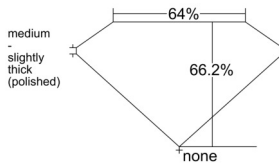

GIA®

FACSIMILE

GIA REPORT 6535122256

Verify this report at GIA.edu

GIA NATURAL DIAMOND DOSSIER®

August 13, 2025
GIA Report Number 6535122256
Shape and Cutting Style ..... Emerald Cut
Measurements ..... 5.95 x 4.26 x 2.82 mm

GRADING RESULTS

Carat Weight ..... 0.70 carat
Color Grade ..... E
Clarity Grade SI1

ADDITIONAL GRADING INFORMATION

Polish ..... Excellent
Symmetry ..... Excellent
Fluorescence ..... None
Clarity Characteristics ..... Crystal
Inscription(s): GIA 6535122256

PROPORTIONS

Profile not to actual proportions

GRADING SCALES

GIA COLOR SCALE		GIA CLARITY SCALE	
COLORLESS	D	VERY VERY SLIGHTLY INCLUDED	FLAWLESS
	E		INTERNALLY FLAWLESS
	F		VVS₁
	G		VVS₂
	H		VS₁
	I		VS₂
	J		SI₁
	K		SI₂
	L		I₁
	M		I₂
NEAR COLORLESS	N	SLIGHTLY INCLUDED	I₃
	O		
	P		
	Q		
FAINT	R		
	S		
	T		
	U		
VERT LIGHT	V		
	W		
	X		
	Y		
LIGHT	Z