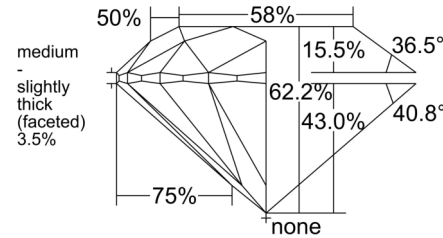

GIA REPORT
6535118055

Verify this report at GIA.edu

FACSIMILE

This is a digital representation of the original GIA Report. This representation might not be accepted in lieu of the original GIA Report in certain circumstances. The original GIA Report includes certain security features which are not reproducible on this facsimile.

GIA NATURAL DIAMOND GRADING REPORT

August 18, 2025
GIA Report Number 6535118055
Shape and Cutting Style ..... Round Brilliant
Measurements ..... 7.76 - 7.80 x 4.84 mm

GRADING RESULTS

Carat Weight ..... 1.82 carat
Color Grade ..... D
Clarity Grade ..... Flawless
Cut Grade ..... Excellent

ADDITIONAL GRADING INFORMATION

Polish ..... Excellent
Symmetry ..... Excellent
Fluorescence ..... None
Inscription(s): GIA 6535118055

PROPORTIONS

Profile to actual proportions