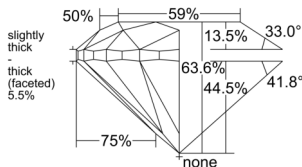

GIA®

FACSIMILE

GIA REPORT 6535115360

Verify this report at GIA.edu

GIA NATURAL DIAMOND DOSSIER®

August 13, 2025
GIA Report Number 6535115360
Shape and Cutting Style ..... Round Brilliant
Measurements ..... 4.19 - 4.25 x 2.68 mm

GRADING RESULTS

Carat Weight ..... 0.30 carat
Color Grade ..... E
Clarity Grade I1
Cut Grade ..... Very Good

ADDITIONAL GRADING INFORMATION

Polish ..... Excellent
Symmetry ..... Very Good
Fluorescence ..... None
Clarity Characteristics ..... Cloud
Inscription(s): GIA 6535115360

PROPORTIONS

Profile to actual proportions