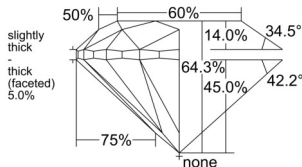

GIA®

FACSIMILE

GIA NATURAL DIAMOND DOSSIER®

August 12, 2025
GIA Report Number 6535103324
Shape and Cutting Style ..... Round Brilliant
Measurements ..... 4.64 - 4.68 x 2.99 mm

GRADING RESULTS

Carat Weight ..... 0.41 carat
Color Grade I
Clarity Grade VS2
Cut Grade ..... Very Good

ADDITIONAL GRADING INFORMATION

Polish ..... Very Good
Symmetry ..... Excellent
Fluorescence ..... None
Clarity Characteristics ..... Cloud, Crystal
Inscription(s): GIA 6535103324

GIA REPORT 6535103324

Verify this report at GIA.edu

PROPORTIONS

Profile to actual proportions

GRADING SCALES

GIA COLOR SCALE	GIA CLARITY SCALE	GIA CUT SCALE
COLOURLESS	FLAWLESS	EXCELLENT
D	INTERNALLY FLAWLESS	
E	VVS₁	VERY GOOD
F		
G	VVS₂	
H	VS₁	GOOD
I		
J	VS₂	
K	SI₁	FAIR
L		
M	SI₂	
N	I₁	POOR
O		
P	I₂	
Q	I₃	
R		
S		
T		
U		
V		
W		
X		
Y		
Z