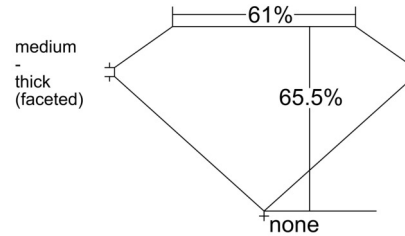

PROPORTIONS

Profile not to actual proportions