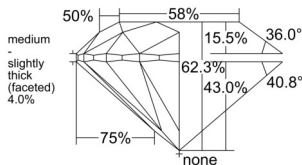

GIA®

FACSIMILE

GIA REPORT 6535086442

Verify this report at GIA.edu

GIA NATURAL DIAMOND DOSSIER®

August 09, 2025
GIA Report Number 6535086442
Shape and Cutting Style ..... Round Brilliant
Measurements ..... 5.68 - 5.71 x 3.55 mm

GRADING RESULTS

Carat Weight ..... 0.72 carat
Color Grade ..... D
Clarity Grade VVS1
Cut Grade ..... Excellent

ADDITIONAL GRADING INFORMATION

Polish ..... Excellent
Symmetry ..... Excellent
Fluorescence ..... Strong Blue
Clarity Characteristics ..... Pinpoint, Feather
Inscription(s): GIA 6535086442

PROPORTIONS

Profile to actual proportions