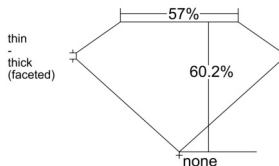

GIA®

FACSIMILE

GIA REPORT 6535082989

Verify this report at GIA.edu

GIA NATURAL DIAMOND DOSSIER®

August 11, 2025
GIA Report Number 6535082989
Shape and Cutting Style ..... Marquise Brilliant
Measurements ..... 7.79 x 3.77 x 2.27 mm

GRADING RESULTS

Carat Weight ..... 0.39 carat
Color Grade ..... D
Clarity Grade VS1

ADDITIONAL GRADING INFORMATION

Polish ..... Very Good
Symmetry ..... Good
Fluorescence ..... Faint
Clarity Characteristics..... Cloud, Crystal, Needle, Pinpoint
Inscription(s): GIA 6535082989

PROPORTIONS

Profile not to actual proportions

GRADING SCALES

GIA COLOR SCALE		GIA CLARITY SCALE			
COLORLESS	D	VERY VERY SLIGHTLY INCLUDED	FLAWLESS		
	E		INTERNALLY FLAWLESS		
	F	VERY SLIGHTLY INCLUDED	VVS₁		
	G		VVS₂		
	H		VS₁		
	NEAR COLORLESS	I	SLIGHTLY INCLUDED	VS₂	
		J		SI₁	
		FAINT	K	INCLUDED	SI₂
			L		I₁
			M		I₂
VERT LIGHT	N	LIGHT	I₃		
	O				
	P				
	Q				
	R