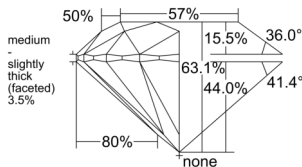

GIA®

FACSIMILE

GIA REPORT 6532997244

Verify this report at GIA.edu

GIA NATURAL DIAMOND DOSSIER®

November 14, 2025
GIA Report Number **6532997244**
Shape and Cutting Style ..... **Round Brilliant**
Measurements ..... **5.34 - 5.38 x 3.38 mm**

GRADING RESULTS

Carat Weight ..... **0.60 carat**
Color Grade ..... **D**
Clarity Grade **VVS2**
Cut Grade ..... **Excellent**

ADDITIONAL GRADING INFORMATION

Polish ..... **Excellent**
Symmetry ..... **Excellent**
Fluorescence ..... **Faint**
Clarity Characteristics..... **Feather, Pinpoint, Indented Natural**
Inscription(s): **GIA 6532997244**

PROPORTIONS

GRADING SCALES

GIA COLOR SCALE

COLORLESS	D
	E
	F
	G
	H
	I
	J
NEAR COLORLESS	K
	L
	M
FAIN	N
	O
	P
	Q
VERY LIGHT	R
	S
	T
	U
	V
	W
	X
	Y
LIGHT	Z

GIA CLARITY SCALE

	FLAWLESS
	INTERNALLY FLAWLESS
VERY VERY SLIGHTLY INCLUDED	VVS₁
	VVS₂
VERY SLIGHTLY INCLUDED	VS₁
	VS₂
SLIGHTLY INCLUDED	SI₁
	SI₂
INCLUDED	I₁
	I₂
	I₃

GIA CUT SCALE

	EXCELLENT
	VERY GOOD
	GOOD
	FAIR
	POOR