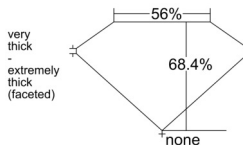

GIA®

FACSIMILE

GIA REPORT 6532985646

Verify this report at GIA.edu

GIA NATURAL DIAMOND DOSSIER®

November 13, 2025
GIA Report Number 6532985646
Shape and Cutting Style ..... Pear Brilliant
Measurements ..... 6.50 x 4.21 x 2.88 mm

GRADING RESULTS

Carat Weight ..... 0.50 carat
Color Grade ..... H
Clarity Grade VVS1

ADDITIONAL GRADING INFORMATION

Polish ..... Good
Symmetry ..... Good
Fluorescence ..... None
Clarity Characteristics ..... Cloud, Pinpoint
Inscription(s): GIA 6532985646

PROPORTIONS

Profile not to actual proportions

GRADING SCALES

GIA COLOR SCALE		GIA CLARITY SCALE			
COLORLESS	D	VERY VERY SLIGHTLY INCLUDED	FLAWLESS		
	E		INTERNALLY FLAWLESS		
	F	VERY SLIGHTLY INCLUDED	VVS₁		
	G		VVS₂		
	H		VS₁		
	NEAR COLORLESS	I	SLIGHTLY INCLUDED	VS₂	
		J		SI₁	
		FAINT	K	INCLUDED	SI₂
			L		I₁
			M		I₂
VERT LIGHT	N	LIGHT	I₃		
	O				
	P				
	Q				
	R