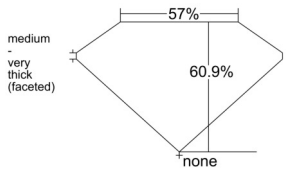

GIA®

FACSIMILE

GIA REPORT 6532942936

Verify this report at GIA.edu

GIA NATURAL DIAMOND DOSSIER®

November 08, 2025
GIA Report Number **6532942936**
Shape and Cutting Style ..... **Heart Brilliant**
Measurements ..... **5.67 x 6.65 x 4.05 mm**

GRADING RESULTS

Carat Weight ..... **0.92 carat**
Color Grade ..... **F**
Clarity Grade **VS1**

ADDITIONAL GRADING INFORMATION

Polish ..... **Excellent**
Symmetry ..... **Excellent**
Fluorescence ..... **Faint**
Clarity Characteristics..... **Feather, Pinpoint**
Inscription(s): **GIA 6532942936**

PROPORTIONS

Profile not to actual proportions

GRADING SCALES

GIA COLOR SCALE		GIA CLARITY SCALE			
COLORLESS	D	VERY VERY SLIGHTLY INCLUDED	FLAWLESS		
	E		INTERNALLY FLAWLESS		
	F	VERY SLIGHTLY INCLUDED	VVS₁		
	G		VVS₂		
	H		VS₁		
	NEAR COLORLESS	I	SLIGHTLY INCLUDED	VS₂	
		J		SI₁	
		FAINT	K	INCLUDED	SI₂
			L		I₁
	M		I₂		
VERT LIGHT	N		INCLUDED	I₃	
	O				
	P				
	Q				
LIGHT	R				
	S				
	T				
	U				
	V				
	Z