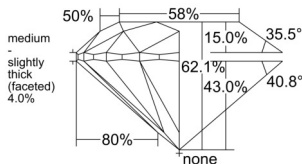

GIA®

FACSIMILE

GIA REPORT 6532941513

Verify this report at GIA.edu

GIA NATURAL DIAMOND DOSSIER®

November 08, 2025
GIA Report Number 6532941513
Shape and Cutting Style ..... Round Brilliant
Measurements ..... 5.50 - 5.53 x 3.42 mm

GRADING RESULTS

Carat Weight ..... 0.65 carat
Color Grade ..... H
Clarity Grade VS1
Cut Grade ..... Excellent

ADDITIONAL GRADING INFORMATION

Polish ..... Excellent
Symmetry ..... Excellent
Fluorescence ..... None
Clarity Characteristics..... Crystal, Cloud, Feather, Pinpoint
Inscription(s): GIA 6532941513

PROPORTIONS

GRADING SCALES

GIA COLOR SCALE

COLORLESS	D
	E
	F
	G
	H
	I
	J
NEAR COLORLESS	K
	L
	M
Faint	N
	O
	P
	Q
	R
	S
	T
	U
	V
	W
	X
	Y
LIGHT	Z

GIA CLARITY SCALE

FLAWLESS	INTERNAL FLAWLESS	
		FLAWLESS
VERY VERY SLIGHTLY INCLUDED	VVS₁	
	VVS₂	
VERY SLIGHTLY INCLUDED	VS₁	
	VS₂	
SLIGHTLY INCLUDED	SI₁	
	SI₂	
INCLUDED	I₁	
	I₂	
	I₃	

GIA CUT SCALE

EXCELLENT
VERY GOOD
GOOD
FAIR
POOR