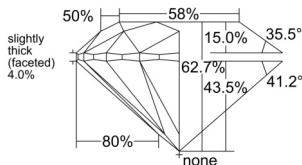

GIA®

FACSIMILE

GIA NATURAL DIAMOND DOSSIER®

November 06, 2025
GIA Report Number 6532930511
Shape and Cutting Style ..... Round Brilliant
Measurements ..... 6.14 - 6.18 x 3.86 mm

GRADING RESULTS

Carat Weight ..... 0.91 carat
Color Grade ..... E
Clarity Grade VVS2
Cut Grade ..... Excellent

ADDITIONAL GRADING INFORMATION

Polish ..... Excellent
Symmetry ..... Excellent
Fluorescence ..... Faint
Clarity Characteristics..... Needle, Pinpoint, Cloud
Inscription(s): GIA 6532930511

GIA REPORT 6532930511

Verify this report at GIA.edu

PROPORTIONS

Profile to actual proportions