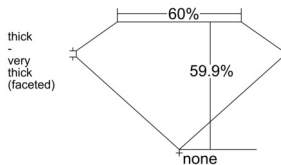

GIA®

FACSIMILE

GIA REPORT 6532922353

Verify this report at GIA.edu

GIA NATURAL DIAMOND DOSSIER®

November 07, 2025
GIA Report Number 6532922353
Shape and Cutting Style ..... Heart Brilliant
Measurements ..... 4.75 x 5.41 x 3.25 mm

GRADING RESULTS

Carat Weight ..... 0.50 carat
Color Grade ..... F
Clarity Grade VS2

ADDITIONAL GRADING INFORMATION

Polish ..... Excellent
Symmetry ..... Excellent
Fluorescence ..... Medium Yellow
Clarity Characteristics ..... Cloud
Inscription(s): GIA 6532922353

PROPORTIONS

Profile not to actual proportions

GRADING SCALES

GIA COLOR SCALE		GIA CLARITY SCALE			
COLORLESS	D	VERY VERY SLIGHTLY INCLUDED	FLAWLESS		
	E		INTERNALLY FLAWLESS		
	F	VERY SLIGHTLY INCLUDED	VVS₁		
	G		VVS₂		
	H		VS₁		
	NEAR COLORLESS	I	SLIGHTLY INCLUDED	VS₂	
		J		SI₁	
		FAINT	K	INCLUDED	SI₂
			L		I₁
			M		I₂
VERT LIGHT	N	LIGHT	I₃		
	O				
	P				
	Q				
	R				
	S				
	T				
LIGHT	U				
	V				
	W				
	X				
Y					
Z