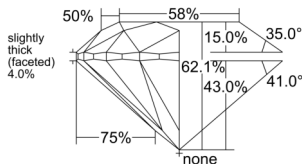

GIA®

FACSIMILE

GIA REPORT 6532877871

Verify this report at GIA.edu

GIA NATURAL DIAMOND DOSSIER®

November 03, 2025
GIA Report Number 6532877871
Shape and Cutting Style ..... Round Brilliant
Measurements ..... 5.51 - 5.53 x 3.43 mm

GRADING RESULTS

Carat Weight ..... 0.65 carat
Color Grade ..... H
Clarity Grade VVS1
Cut Grade ..... Excellent

ADDITIONAL GRADING INFORMATION

Polish ..... Excellent
Symmetry ..... Excellent
Fluorescence ..... None
Clarity Characteristics ..... Feather
Inscription(s): GIA 6532877871

PROPORTIONS

Profile to actual proportions

GRADING SCALES

GIA COLOR SCALE	GIA CLARITY SCALE	GIA CUT SCALE	
D	FLAWLESS	EXCELLENT	
E	INTERNALLY FLAWLESS		
F		VVS₁	VERY GOOD
G	VVS₂		
H	VS₁	GOOD	
I	VS₂		
J	SI₁	FAIR	
K	SI₂		
L	I₁	POOR	
M			
N	I₂		
O			
P	I₃		
Q			
R			
S			
T			
U			
V			
W			
X			
Y			
Z