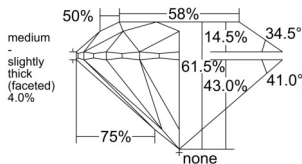

GIA®

FACSIMILE

GIA REPORT 6532764913

Verify this report at GIA.edu

GIA NATURAL DIAMOND DOSSIER®

October 16, 2025
GIA Report Number **6532764913**
Shape and Cutting Style ..... **Round Brilliant**
Measurements ..... **4.31 - 4.34 x 2.66 mm**

GRADING RESULTS

Carat Weight ..... **0.30 carat**
Color Grade ..... **I**
Clarity Grade **SI2**
Cut Grade ..... **Excellent**

ADDITIONAL GRADING INFORMATION

Polish ..... **Excellent**
Symmetry ..... **Excellent**
Fluorescence ..... **Faint**
Clarity Characteristics ..... **Feather**
Inscription(s): **GIA 6532764913**

PROPORTIONS

Profile to actual proportions

GRADING SCALES

GIA COLOR SCALE

COLORLESS	D
	E
	F
	G
	H
	I
NEAR COLORLESS	J
	K
	L
FAIN	M
	N
	O
	P
VERY LIGHT	Q
	R
	S
	T
	U
	V
LIGHT	W
	X
	Y
	Z

GIA CLARITY SCALE

	FLAWLESS
	INTERNALLY FLAWLESS
VERY VERY SLIGHTLY INCLUDED	VVS₁
	VVS₂
VERY SLIGHTLY INCLUDED	VS₁
	VS₂
SLIGHTLY INCLUDED	SI₁
	SI₂
INCLUDED	I₁
	I₂
	I₃

GIA CUT SCALE

	EXCELLENT
	VERY GOOD
	GOOD
	FAIR
	POOR