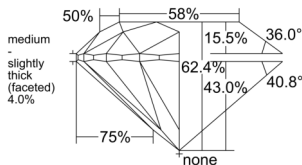

GIA®

FACSIMILE

GIA REPORT 6532721691

Verify this report at GIA.edu

GIA NATURAL DIAMOND DOSSIER®

October 21, 2025
GIA Report Number 6532721691
Shape and Cutting Style ..... Round Brilliant
Measurements ..... 6.02 - 6.05 x 3.76 mm

GRADING RESULTS

Carat Weight ..... 0.85 carat
Color Grade ..... F
Clarity Grade VS2
Cut Grade ..... Excellent

ADDITIONAL GRADING INFORMATION

Polish ..... Excellent
Symmetry ..... Excellent
Fluorescence ..... Very Strong Blue
Clarity Characteristics..... Crystal, Cloud, Needle
Inscription(s): GIA 6532721691

PROPORTIONS

Profile to actual proportions