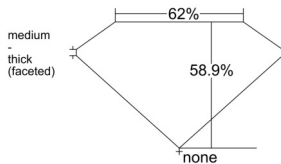

GIA®

FACSIMILE

GIA REPORT 6532721613

Verify this report at GIA.edu

GIA NATURAL DIAMOND DOSSIER®

October 15, 2025
GIA Report Number 6532721613
Shape and Cutting Style ..... Heart Brilliant
Measurements ..... 5.46 x 6.29 x 3.70 mm

GRADING RESULTS

Carat Weight ..... 0.75 carat
Color Grade ..... G
Clarity Grade ..... Internally Flawless

ADDITIONAL GRADING INFORMATION

Polish ..... Excellent
Symmetry ..... Excellent
Fluorescence ..... None
Clarity Characteristics..... Minor Details of Polish
Inscription(s): GIA 6532721613

PROPORTIONS

Profile not to actual proportions

GRADING SCALES

GIA COLOR SCALE		GIA CLARITY SCALE			
COLORLESS	D	VERY VERY SLIGHTLY INCLUDED	FLAWLESS		
	E		INTERNALLY FLAWLESS		
	F	VERY SLIGHTLY INCLUDED	VVS₁		
	G		VVS₂		
	H		VS₁		
	NEAR COLORLESS	I	SLIGHTLY INCLUDED	VS₂	
		J		SI₁	
		FAINT	K	INCLUDED	SI₂
			L		I₁
			M		I₂
VERT LIGHT	N	INCLUDED	I₃		
	O				
	P				
	Q				
	R				
LIGHT	S				
	T				
	U				
	V				
	W				
X					
Y					
Z