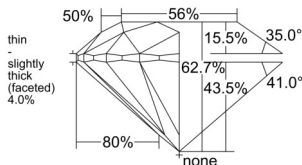

GIA®

FACSIMILE

GIA REPORT 6532720916

Verify this report at GIA.edu

GIA NATURAL DIAMOND DOSSIER®

October 14, 2025
GIA Report Number 6532720916
Shape and Cutting Style ..... Round Brilliant
Measurements ..... 5.34 - 5.35 x 3.35 mm

GRADING RESULTS

Carat Weight ..... 0.59 carat
Color Grade ..... G
Clarity Grade VVS1
Cut Grade ..... Excellent

ADDITIONAL GRADING INFORMATION

Polish ..... Excellent
Symmetry ..... Excellent
Fluorescence ..... None
Clarity Characteristics ..... Pinpoint
Inscription(s): GIA 6532720916

PROPORTIONS

GRADING SCALES

GIA COLOR SCALE

COLORLESS	D
	E
	F
	G
	H
	I
	J
NEAR COLORLESS	K
	L
FAIN	M
	N
	O
	P
	Q
VERY LIGHT	R
	S
	T
	U
	V
	W
	X
	Y
LIGHT	Z

GIA CLARITY SCALE

FLAWLESS	INTERNAL FLAWLESS	EXCELLENT	
VERY VERY SLIGHTLY INCLUDED	VVS₁	VERY GOOD	
	VVS₂		
VERY SLIGHTLY INCLUDED	VS₁	GOOD	
	VS₂		
SLIGHTLY INCLUDED	SI₁	FAIR	
	SI₂		
INCLUDED	I₁	POOR	
	I₂		
	I₃