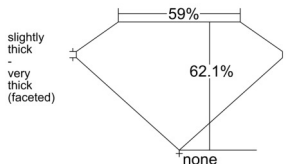

GIA®

FACSIMILE

GIA REPORT 6532691846

Verify this report at GIA.edu

GIA NATURAL DIAMOND DOSSIER®

October 13, 2025
GIA Report Number 6532691846
Shape and Cutting Style ..... Heart Brilliant
Measurements ..... 5.33 x 6.12 x 3.80 mm

GRADING RESULTS

Carat Weight ..... 0.73 carat
Color Grade I
Clarity Grade VVS1

ADDITIONAL GRADING INFORMATION

Polish ..... Excellent
Symmetry ..... Very Good
Fluorescence ..... Faint
Clarity Characteristics ..... Internal Graining
Inscription(s): GIA 6532691846

PROPORTIONS

Profile not to actual proportions

GRADING SCALES

GIA COLOR SCALE		GIA CLARITY SCALE			
COLORLESS	D	VERY VERY SLIGHTLY INCLUDED	FLAWLESS		
	E		INTERNALLY FLAWLESS		
	F	VERY SLIGHTLY INCLUDED	VVS₁		
	G		VVS₂		
	H		VS₁		
	NEAR COLORLESS	I	SLIGHTLY INCLUDED	VS₂	
		J		SI₁	
		FAINT	K	INCLUDED	SI₂
			L		I₁
			M		I₂
VERT LIGHT	N	INCLUDED	I₃		
	O				
	P				
	Q				
	R				
LIGHT	S				
	T				
	U				
	V				
	W				
X					
Y					
Z