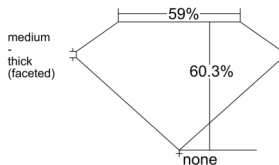

GIA®

FACSIMILE

GIA REPORT 6532688413

Verify this report at GIA.edu

GIA NATURAL DIAMOND DOSSIER®

October 10, 2025
GIA Report Number 6532688413
Shape and Cutting Style ..... Heart Brilliant
Measurements ..... 5.62 x 6.65 x 4.01 mm

GRADING RESULTS

Carat Weight ..... 0.90 carat
Color Grade ..... D
Clarity Grade VS1

ADDITIONAL GRADING INFORMATION

Polish ..... Excellent
Symmetry ..... Excellent
Fluorescence ..... None
Clarity Characteristics ..... Feather, Cloud, Pinpoint
Inscription(s): GIA 6532688413

PROPORTIONS

Profile not to actual proportions

GRADING SCALES

GIA COLOR SCALE		GIA CLARITY SCALE	
COLORLESS	D	VERY VERY SLIGHTLY INCLUDED	FLAWLESS
	E		INTERNALLY FLAWLESS
	F		VVS₁
	G		VVS₂
	H		VS₁
	I		VS₂
	J		SI₁
	K		SI₂
	L		I₁
	M		I₂
NEAR COLORLESS	N	SLIGHTLY INCLUDED	I₃
	O		
	P		
	Q		
FAINT	R		
	S		
	T		
	U		
VERT LIGHT	V		
	W		
	X		
	Y		
LIGHT	Z