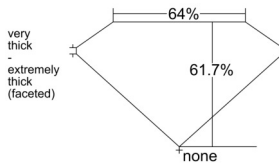

GIA®

FACSIMILE

GIA REPORT 6532601496

Verify this report at GIA.edu

GIA NATURAL DIAMOND DOSSIER®

October 01, 2025
GIA Report Number 6532601496
Shape and Cutting Style ..... Pear Brilliant
Measurements ..... 6.70 x 4.52 x 2.79 mm

GRADING RESULTS

Carat Weight ..... 0.52 carat
Color Grade ..... D
Clarity Grade VS1

ADDITIONAL GRADING INFORMATION

Polish ..... Good
Symmetry ..... Good
Fluorescence ..... None
Clarity Characteristics..... Crystal, Pinpoint
Inscription(s): GIA 6532601496

PROPORTIONS

Profile not to actual proportions

GRADING SCALES

GIA COLOR SCALE		GIA CLARITY SCALE			
COLORLESS	D	VERY VERY SLIGHTLY INCLUDED	FLAWLESS		
	E		INTERNALLY FLAWLESS		
	F	VERY SLIGHTLY INCLUDED	VVS₁		
	G		VVS₂		
	H		VS₁		
	NEAR COLORLESS	I	SLIGHTLY INCLUDED	VS₂	
		J		SI₁	
		FAINT	K	INCLUDED	SI₂
			L		I₁
			M		I₂
VERT LIGHT	N	LIGHT	I₃		
	O				
	P				
	Q				
	R