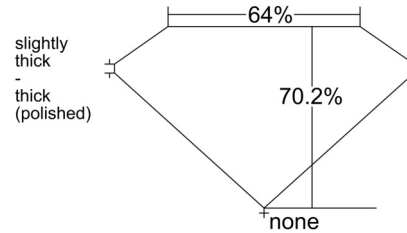

PROPORTIONS

Profile not to actual proportions