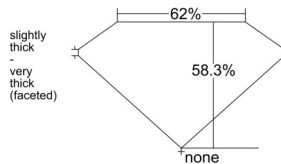

GIA®

FACSIMILE

GIA REPORT 6532582808

Verify this report at GIA.edu

GIA NATURAL DIAMOND DOSSIER®

September 29, 2025
GIA Report Number 6532582808
Shape and Cutting Style ..... Pear Brilliant
Measurements ..... 6.69 x 3.99 x 2.33 mm

GRADING RESULTS

Carat Weight ..... 0.38 carat
Color Grade ..... D
Clarity Grade VS1

ADDITIONAL GRADING INFORMATION

Polish ..... Very Good
Symmetry ..... Very Good
Fluorescence ..... Strong Blue
Clarity Characteristics ..... Crystal, Pinpoint
Inscription(s): GIA 6532582808

PROPORTIONS

Profile not to actual proportions

GRADING SCALES

GIA COLOR SCALE		GIA CLARITY SCALE			
COLORLESS	D	VERY VERY SLIGHTLY INCLUDED	FLAWLESS		
	E		INTERNALLY FLAWLESS		
	F	VERY SLIGHTLY INCLUDED	VS₁		
	G		VS₂		
	H		VS₁		
	NEAR COLORLESS	I	SLIGHTLY INCLUDED	SI₁	
		J		SI₂	
		FAINT	K	INCLUDED	I₁
			L		I₂
			M		I₃
VERT LIGHT	N				
	O				
	P				
	Q				
	R				
	S				
	T				
LIGHT	U				
	V				
	W				
	X				
	Y				
	Z