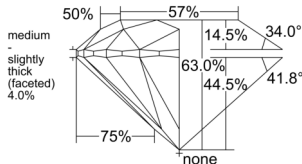

GIA®

FACSIMILE

GIA REPORT 6532554319

Verify this report at GIA.edu

GIA NATURAL DIAMOND DOSSIER®

September 26, 2025
GIA Report Number 6532554319
Shape and Cutting Style ..... Round Brilliant
Measurements ..... 5.06 - 5.10 x 3.20 mm

GRADING RESULTS

Carat Weight ..... 0.50 carat
Color Grade ..... G
Clarity Grade VS1
Cut Grade ..... Excellent

ADDITIONAL GRADING INFORMATION

Polish ..... Excellent
Symmetry ..... Excellent
Fluorescence ..... Faint
Clarity Characteristics ..... Feather, Pinpoint
Inscription(s): GIA 6532554319

PROPORTIONS

Profile to actual proportions

GRADING SCALES

GIA COLOR SCALE

COLORESS	D
	E
	F
	G
	H
	I
	J
NEAR COLORESS	K
	L
FAIN	M
	N
	O
	P
VERY FAINT	Q
	R
	S
	T
	U
	V
	W
	X
	Y
LIGHT	Z

GIA CLARITY SCALE

	FLAWLESS
	INTERNALLY FLAWLESS
VERY VERY SLIGHTLY INCLUDED	VVS₁
	VVS₂
VERY SLIGHTLY INCLUDED	VS₁
	VS₂
SLIGHTLY INCLUDED	SI₁
	SI₂
INCLUDED	I₁
	I₂
	I₃

GIA CUT SCALE

	EXCELLENT
	VERY GOOD
	GOOD
	FAIR
	POOR