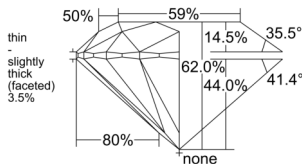

GIA®

FACSIMILE

GIA REPORT 6532526414

Verify this report at GIA.edu

GIA NATURAL DIAMOND DOSSIER®

September 24, 2025
GIA Report Number 6532526414
Shape and Cutting Style ..... Round Brilliant
Measurements ..... 4.56 - 4.60 x 2.84 mm

GRADING RESULTS

Carat Weight ..... 0.36 carat
Color Grade ..... D
Clarity Grade VS1
Cut Grade ..... Very Good

ADDITIONAL GRADING INFORMATION

Polish ..... Excellent
Symmetry ..... Very Good
Fluorescence ..... Medium Blue
Clarity Characteristics..... Indented Natural, Needle, Pinpoint
Inscription(s): GIA 6532526414

PROPORTIONS

GRADING SCALES

GIA COLOR SCALE	GIA CLARITY SCALE	GIA CUT SCALE
COLOURLESS	FLAWLESS	EXCELLENT
D	INTERNALLY FLAWLESS	
E	VVS₁	VERY GOOD
F		
G	VS₁	GOOD
H		
I	SI₁	FAIR
J		
K	I₁	POOR
L		
M	I₂	
N		
O	I₃	
P		
Q		
R		
S		
T		
U		
V		
W		
X		
Y		
Z