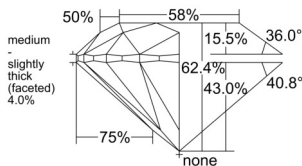

GIA®

FACSIMILE

GIA REPORT 6532521800

Verify this report at GIA.edu

GIA NATURAL DIAMOND DOSSIER®

September 23, 2025
GIA Report Number 6532521800
Shape and Cutting Style ..... Round Brilliant
Measurements ..... 5.01 - 5.08 x 3.15 mm

GRADING RESULTS

Carat Weight ..... 0.50 carat
Color Grade ..... D
Clarity Grade VS2
Cut Grade ..... Excellent

ADDITIONAL GRADING INFORMATION

Polish ..... Excellent
Symmetry ..... Very Good
Fluorescence ..... None
Clarity Characteristics ..... Cloud, Indented Natural
Inscription(s): GIA 6532521800

PROPORTIONS

GRADING SCALES

GIA COLOR SCALE	GIA CLARITY SCALE	GIA CUT SCALE	
D	FLAWLESS	EXCELLENT	
E	INTERNALLY FLAWLESS		
F		VVS₁	VERY GOOD
G	VVS₂		
H	VS₁	GOOD	
I	VS₂		
J	SI₁	FAIR	
K	SI₂		
L	I₁	POOR	
M	I₂		
N	I₃		
O			
P			
Q			
R			
S			
T			
U			
V			
W			
X			
Y			
Z