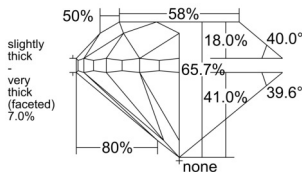

GIA®

FACSIMILE

GIA REPORT 6532507048

Verify this report at GIA.edu

GIA NATURAL DIAMOND DOSSIER®

September 22, 2025
GIA Report Number 6532507048
Shape and Cutting Style ..... Round Brilliant
Measurements ..... 4.81 - 4.86 x 3.18 mm

GRADING RESULTS

Carat Weight ..... 0.50 carat
Color Grade ..... E
Clarity Grade VS1
Cut Grade ..... Good

ADDITIONAL GRADING INFORMATION

Polish ..... Excellent
Symmetry ..... Very Good
Fluorescence ..... Strong Blue
Clarity Characteristics..... Indented Natural
Inscription(s): GIA 6532507048

PROPORTIONS

GRADING SCALES

GIA COLOR SCALE

COLOREDNESS	D
	E
	F
	G
	H
	I
	J
NEAR COLORLESS	K
	L
FAIN	M
	N
	O
	P
VERY LIGHT	Q
	R
	S
	T
	U
	V
	W
	X
	Y
LIGHT	Z

GIA CLARITY SCALE

VERY VERY SLIGHTLY INCLUDED	FLAWLESS
	INTERNALLY FLAWLESS
VERY SLIGHTLY INCLUDED	VVS₁
	VVS₂
SLIGHTLY INCLUDED	VS₁
	VS₂
INCLUDED	SI₁
	SI₂
	I₁
	I₂
	I₃

GIA CUT SCALE

EXCELLENT
VERY GOOD
GOOD
FAIR
POOR