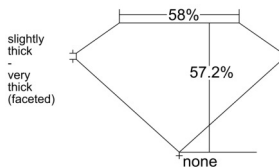

GIA®

FACSIMILE

GIA REPORT 6532501158

Verify this report at GIA.edu

GIA NATURAL DIAMOND DOSSIER®

September 23, 2025
GIA Report Number 6532501158
Shape and Cutting Style ..... Heart Brilliant
Measurements ..... 4.45 x 5.68 x 3.25 mm

GRADING RESULTS

Carat Weight ..... 0.50 carat
Color Grade ..... D
Clarity Grade VVS2

ADDITIONAL GRADING INFORMATION

Polish ..... Excellent
Symmetry ..... Very Good
Fluorescence ..... None
Clarity Characteristics..... Pinpoint, Feather, Indented Natural
Inscription(s): GIA 6532501158

PROPORTIONS

Profile not to actual proportions

GRADING SCALES

GIA COLOR SCALE		GIA CLARITY SCALE			
COLORLESS	D	VERY VERY SLIGHTLY INCLUDED	FLAWLESS		
	E		INTERNALLY FLAWLESS		
	F	VERY SLIGHTLY INCLUDED	VVS₁		
	G		VVS₂		
	H		VS₁		
	NEAR COLORLESS	I	SLIGHTLY INCLUDED	VS₂	
		J		SI₁	
		FAINT	K	INCLUDED	SI₂
			L		I₁
			M		I₂
VERT LIGHT			N	INCLUDED	I₃
			O		
			P		
	Q				
LIGHT	R				
	S				
	T				
	U				
	V				
	W				
	X				
	Y				
	Z