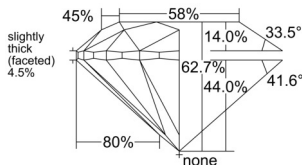

GIA®

FACSIMILE

GIA REPORT 6532459326

Verify this report at GIA.edu

GIA NATURAL DIAMOND DOSSIER®

September 19, 2025
GIA Report Number 6532459326
Shape and Cutting Style ..... Round Brilliant
Measurements ..... 4.29 - 4.32 x 2.70 mm

GRADING RESULTS

Carat Weight ..... 0.31 carat
Color Grade ..... H
Clarity Grade VS1
Cut Grade ..... Excellent

ADDITIONAL GRADING INFORMATION

Polish ..... Excellent
Symmetry ..... Excellent
Fluorescence ..... None
Clarity Characteristics ..... Cloud, Pinpoint
Inscription(s): GIA 6532459326

PROPORTIONS

Profile to actual proportions