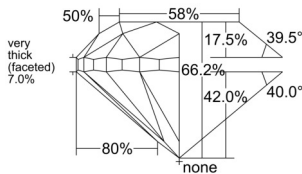

GIA®

FACSIMILE

GIA REPORT 6532456303

Verify this report at GIA.edu

GIA NATURAL DIAMOND DOSSIER®

September 18, 2025
GIA Report Number **6532456303**
Shape and Cutting Style ..... **Round Brilliant**
Measurements ..... **5.39 - 5.43 x 3.58 mm**

GRADING RESULTS

Carat Weight ..... **0.70 carat**
Color Grade ..... **F**
Clarity Grade **VS2**
Cut Grade ..... **Good**

ADDITIONAL GRADING INFORMATION

Polish ..... **Excellent**
Symmetry ..... **Very Good**
Fluorescence ..... **None**
Clarity Characteristics..... **Cloud, Indented Natural**
Inscription(s): **GIA 6532456303**

PROPORTIONS

Profile to actual proportions

GRADING SCALES

GIA COLOR SCALE

COLORLESS	D
	E
	F
	G
	H
	I
	J
NEAR COLORLESS	K
	L
	M
Faint	N
	O
	P
	Q
	R
	S
	T
	U
	V
	W
	X
	Y
Light	Z

GIA CLARITY SCALE

FLAWLESS	VERY VERY SLIGHTLY INCLUDED	VS₁	VS₂	VS₁	SI₁	SI₂	I₁	I₂	I₃			
										VERY SLIGHTLY INCLUDED	SLIGHTLY INCLUDED	INCLUDED

GIA CUT SCALE

EXCELLENT
VERY GOOD
GOOD
FAIR
POOR