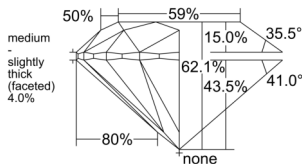

GIA®

FACSIMILE

GIA REPORT 6532450921

Verify this report at GIA.edu

GIA NATURAL DIAMOND DOSSIER®

September 16, 2025
GIA Report Number 6532450921
Shape and Cutting Style ..... Round Brilliant
Measurements ..... 5.31 - 5.33 x 3.30 mm

GRADING RESULTS

Carat Weight ..... 0.58 carat
Color Grade ..... F
Clarity Grade VS1
Cut Grade ..... Excellent

ADDITIONAL GRADING INFORMATION

Polish ..... Excellent
Symmetry ..... Excellent
Fluorescence ..... Strong Blue
Clarity Characteristics ..... Feather, Needle
Inscription(s): GIA 6532450921

PROPORTIONS

GRADING SCALES

GIA COLOR SCALE	GIA CLARITY SCALE	GIA CUT SCALE	
D	FLAWLESS	EXCELLENT	
E	INTERNALLY FLAWLESS		
F		VVS₁	VERY GOOD
G	VVS₂		
H	VS₁	GOOD	
I	VS₂		
J	SI₁	FAIR	
K	SI₂		
L	I₁	POOR	
M	I₂		
N	I₃		
O			
P			
Q			
R			
S			
T			
U			
V			
W			
X			
Y			
Z