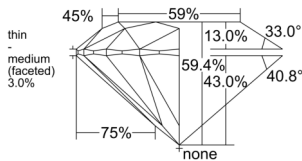

GIA®

FACSIMILE

GIA REPORT 6532449574

Verify this report at GIA.edu

GIA NATURAL DIAMOND DOSSIER®

September 16, 2025
GIA Report Number 6532449574
Shape and Cutting Style ..... Round Brilliant
Measurements ..... 4.36 - 4.39 x 2.60 mm

GRADING RESULTS

Carat Weight ..... 0.30 carat
Color Grade ..... D
Clarity Grade VS2
Cut Grade ..... Excellent

ADDITIONAL GRADING INFORMATION

Polish ..... Excellent
Symmetry ..... Excellent
Fluorescence ..... Medium Blue
Clarity Characteristics..... Cloud, Crystal, Indented Natural
Inscription(s): GIA 6532449574

PROPORTIONS

Profile to actual proportions

GRADING SCALES

GIA COLOR SCALE	GIA CLARITY SCALE	GIA CUT SCALE
COLOURLESS	FLAWLESS	EXCELLENT
D	INTERNALLY FLAWLESS	
E	VVS₁	VERY GOOD
F		
G	VVS₂	
H	VS₁	GOOD
I		
J	VS₂	
K	SI₁	FAIR
L		
M	SI₂	
N	I₁	POOR
O		
P	I₂	
Q	I₃	
R		
S		
T		
U		
V		
W		
X		
Y		
Z