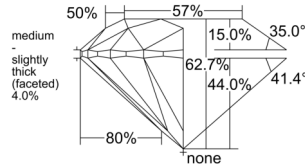

GIA®

FACSIMILE

GIA REPORT 6532446236

Verify this report at GIA.edu

GIA NATURAL DIAMOND DOSSIER®

September 17, 2025
GIA Report Number 6532446236
Shape and Cutting Style ..... Round Brilliant
Measurements ..... 4.61 - 4.64 x 2.90 mm

GRADING RESULTS

Carat Weight ..... 0.38 carat
Color Grade ..... H
Clarity Grade VVS1
Cut Grade ..... Excellent

ADDITIONAL GRADING INFORMATION

Polish ..... Excellent
Symmetry ..... Excellent
Fluorescence ..... Medium Blue
Clarity Characteristics ..... Pinpoint, Feather, Chip
Inscription(s): GIA 6532446236

PROPORTIONS

Profile to actual proportions

GRADING SCALES

GIA COLOR SCALE	GIA CLARITY SCALE	GIA CUT SCALE
COLOURLESS	FLAWLESS	EXCELLENT
D	INTERNALLY FLAWLESS	
E	VVS₁	VERY GOOD
F		
G	VS₁	GOOD
H		
I	SI₁	FAIR
J		
K	I₁	POOR
L		
M	I₂	
N	I₃	
O		
P		
Q		
R		
S		
T		
U		
V		
W		
X		
Y		
Z