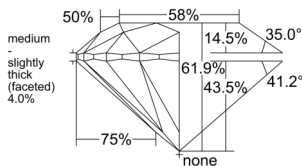

GIA®

FACSIMILE

GIA REPORT 6532444873

Verify this report at GIA.edu

GIA NATURAL DIAMOND DOSSIER®

September 17, 2025
GIA Report Number 6532444873
Shape and Cutting Style ..... Round Brilliant
Measurements ..... 4.30 - 4.31 x 2.66 mm

GRADING RESULTS

Carat Weight ..... 0.30 carat
Color Grade ..... G
Clarity Grade VVS1
Cut Grade ..... Excellent

ADDITIONAL GRADING INFORMATION

Polish ..... Excellent
Symmetry ..... Excellent
Fluorescence ..... None
Clarity Characteristics ..... Cloud, Pinpoint
Inscription(s): GIA 6532444873

PROPORTIONS

Profile to actual proportions

GRADING SCALES

GIA COLOR SCALE	GIA CLARITY SCALE	GIA CUT SCALE	
D	FLAWLESS	EXCELLENT	
E	INTERNALLY FLAWLESS		
F		VVS₁	VERY GOOD
G	VVS₂		
H	VS₁	GOOD	
I	VS₂		
J	SI₁	FAIR	
K	SI₂		
L	I₁	POOR	
M	I₂		
N	I₃		
O			
P			
Q			
R			
S			
T			
U			
V			
W			
X			
Y			
Z