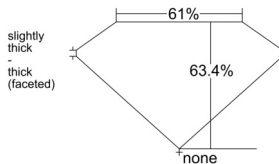

GIA®

FACSIMILE

GIA REPORT 6532440232

Verify this report at GIA.edu

GIA NATURAL DIAMOND DOSSIER®

September 17, 2025
GIA Report Number 6532440232
Shape and Cutting Style ..... Oval Brilliant
Measurements ..... 6.35 x 4.17 x 2.64 mm

GRADING RESULTS

Carat Weight ..... 0.46 carat
Color Grade ..... D
Clarity Grade VS1

ADDITIONAL GRADING INFORMATION

Polish ..... Excellent
Symmetry ..... Very Good
Fluorescence ..... Faint
Clarity Characteristics ..... Feather, Pinpoint
Inscription(s): GIA 6532440232

PROPORTIONS

Profile not to actual proportions

GRADING SCALES

GIA COLOR SCALE		GIA CLARITY SCALE			
COLORLESS	D	VERY VERY SLIGHTLY INCLUDED	FLAWLESS		
	E		INTERNALLY FLAWLESS		
	F	VERY SLIGHTLY INCLUDED	VS₁		
	G		VS₂		
	H		VS₁		
	NEAR COLORLESS	I	SLIGHTLY INCLUDED	VS₂	
		J		SI₁	
		FAINT	K	INCLUDED	SI₂
			L		I₁
			M		I₂
VERT LIGHT	N		INCLUDED	I₃	
	O				
	P				
	Q				
	LIGHT		R		
		S			
		T			
U					
V					
W					
X					
Y					
Z