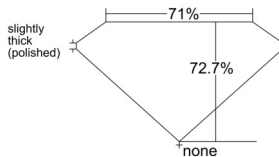

GIA®

FACSIMILE

GIA REPORT 6532422611

Verify this report at GIA.edu

GIA NATURAL DIAMOND DOSSIER®

September 15, 2025
GIA Report Number 6532422611
Shape and Cutting Style ..... **Square Modified Brilliant**
Measurements ..... 4.91 x 4.89 x 3.55 mm

GRADING RESULTS

Carat Weight ..... 0.70 carat
Color Grade ..... E
Clarity Grade S11

ADDITIONAL GRADING INFORMATION

Polish ..... Excellent
Symmetry ..... Very Good
Fluorescence ..... None
Clarity Characteristics..... Crystal, Cloud
Inscription(s): GIA 6532422611

PROPORTIONS

Profile not to actual proportions

GRADING SCALES

GIA COLOR SCALE		GIA CLARITY SCALE			
COLORLESS	D	VERY VERY SLIGHTLY INCLUDED	FLAWLESS		
	E		INTERNALLY FLAWLESS		
	F	VERY SLIGHTLY INCLUDED	VVS₁		
	G		VVS₂		
	H		VS₁		
	NEAR COLORLESS	I	SLIGHTLY INCLUDED	VS₂	
		J		S1₁	
		FAINT	K	INCLUDED	S1₂
			L		I₁
			M		I₂
VERT LIGHT	N	LIGHT	I₃		
	O				
	P				
	Q				
	R				
	S