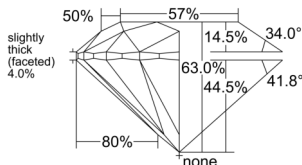

GIA®

FACSIMILE

GIA REPORT 6532410759

Verify this report at GIA.edu

GIA NATURAL DIAMOND DOSSIER®

September 15, 2025
GIA Report Number 6532410759
Shape and Cutting Style ..... Round Brilliant
Measurements ..... 4.68 - 4.72 x 2.96 mm

GRADING RESULTS

Carat Weight ..... 0.40 carat
Color Grade ..... E
Clarity Grade ..... Internally Flawless
Cut Grade ..... Excellent

ADDITIONAL GRADING INFORMATION

Polish ..... Excellent
Symmetry ..... Excellent
Fluorescence ..... Medium Blue
Clarity Characteristics ..... Minor Details of Polish
Inscription(s): GIA 6532410759

PROPORTIONS

Profile to actual proportions

GRADING SCALES

GIA COLOR SCALE	GIA CLARITY SCALE	GIA CUT SCALE	
D	FLAWLESS	EXCELLENT	
E	INTERNALLY FLAWLESS		
F		VVS₁	VERY GOOD
G	VVS₂		
H	VS₁	GOOD	
I	VS₂		
J	SI₁	FAIR	
K	SI₂		
L	I₁	POOR	
M	I₂		
N	I₃		
O			
P			
Q			
R			
S			
T			
U			
V			
W			
X			
Y			
Z