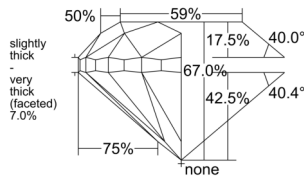

GIA®

FACSIMILE

GIA REPORT 6532387437

Verify this report at GIA.edu

GIA NATURAL DIAMOND DOSSIER®

September 12, 2025
GIA Report Number **6532387437**
Shape and Cutting Style ..... **Round Brilliant**
Measurements ..... **4.78 - 4.85 x 3.22 mm**

GRADING RESULTS

Carat Weight ..... **0.50 carat**
Color Grade ..... **E**
Clarity Grade **S12**
Cut Grade ..... **Good**

ADDITIONAL GRADING INFORMATION

Polish ..... **Excellent**
Symmetry ..... **Very Good**
Fluorescence ..... **None**
Clarity Characteristics..... **Cloud, Crystal**
Inscription(s): **GIA 6532387437**

PROPORTIONS

Profile to actual proportions

GRADING SCALES

GIA COLOR SCALE

COLORLESS	D
	E
	F
	G
	H
	I
	J
NEAR COLORLESS	K
	L
Faint	M
	N
	O
	P
Very Light	Q
	R
	S
	T
	U
	V
Light	W
	X
	Y
	Z

GIA CLARITY SCALE

VERY VERY SLIGHTLY INCLUDED	FLAWLESS
	INTERNALLY FLAWLESS
VERY SLIGHTLY INCLUDED	VVS₁
	VVS₂
SLIGHTLY INCLUDED	VS₁
	VS₂
INCLUDED	I₁
	I₂
	I₃

GIA CUT SCALE

EXCELLENT
VERY GOOD
GOOD
FAIR
POOR