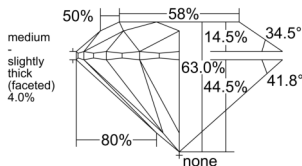

GIA®

FACSIMILE

GIA REPORT 6532377946

Verify this report at GIA.edu

GIA NATURAL DIAMOND DOSSIER®

September 11, 2025
GIA Report Number 6532377946
Shape and Cutting Style ..... Round Brilliant
Measurements ..... 5.89 - 5.93 x 3.73 mm

GRADING RESULTS

Carat Weight ..... 0.80 carat
Color Grade ..... D
Clarity Grade VS1
Cut Grade ..... Excellent

ADDITIONAL GRADING INFORMATION

Polish ..... Excellent
Symmetry ..... Excellent
Fluorescence ..... Faint
Clarity Characteristics..... Indented Natural, Cloud, Needle
Inscription(s): GIA 6532377946

PROPORTIONS

Profile to actual proportions

GRADING SCALES

GIA COLOR SCALE

COLORLESS	D
	E
	F
	G
	H
	I
	J
NEAR COLORLESS	K
	L
FAIN	M
	N
	O
	P
VERY LIGHT	Q
	R
	S
	T
	U
	V
	W
	X
	Y
LIGHT	Z

GIA CLARITY SCALE

FLAWLESS	INTERNAL FLAWLESS	
		FLAWLESS
VERY VERY SLIGHTLY INCLUDED	VVS₁	
	VVS₂	
VERY SLIGHTLY INCLUDED	VS₁	
	VS₂	
SLIGHTLY INCLUDED	SI₁	
	SI₂	
INCLUDED	I₁	
	I₂	
	I₃	

GIA CUT SCALE

EXCELLENT
VERY GOOD
GOOD
FAIR
POOR