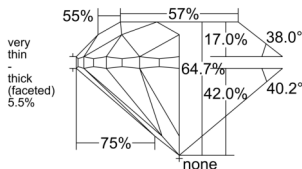

GIA®

FACSIMILE

GIA REPORT 6532371954

Verify this report at GIA.edu

GIA NATURAL DIAMOND DOSSIER®

September 10, 2025
GIA Report Number 6532371954
Shape and Cutting Style ..... Round Brilliant
Measurements ..... 4.87 - 4.94 x 3.18 mm

GRADING RESULTS

Carat Weight ..... 0.50 carat
Color Grade ..... D
Clarity Grade VS2
Cut Grade ..... Very Good

ADDITIONAL GRADING INFORMATION

Polish ..... Excellent
Symmetry ..... Very Good
Fluorescence ..... Strong Blue
Clarity Characteristics..... Crystal, Indented Natural, Cloud
Inscription(s): GIA 6532371954

PROPORTIONS

Profile to actual proportions