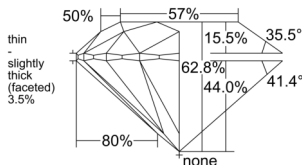

GIA®

FACSIMILE

GIA REPORT 6532356414

Verify this report at GIA.edu

GIA NATURAL DIAMOND DOSSIER®

September 15, 2025
GIA Report Number 6532356414
Shape and Cutting Style ..... Round Brilliant
Measurements ..... 4.80 - 4.84 x 3.03 mm

GRADING RESULTS

Carat Weight ..... 0.43 carat
Color Grade ..... F
Clarity Grade VS1
Cut Grade ..... Excellent

ADDITIONAL GRADING INFORMATION

Polish ..... Excellent
Symmetry ..... Excellent
Fluorescence ..... Medium Blue
Clarity Characteristics ..... Crystal
Inscription(s): GIA 6532356414

PROPORTIONS

GRADING SCALES

GIA COLOR SCALE	GIA CLARITY SCALE	GIA CUT SCALE	
D	FLAWLESS	EXCELLENT	
E	INTERNALLY FLAWLESS		
F		VVS₁	VERY GOOD
G	VVS₂		
H	VS₁	GOOD	
I	VS₂		
J	SI₁	FAIR	
K	SI₂		
L	I₁	POOR	
M	I₂		
N	I₃		
O			
P			
Q			
R			
S			
T			
U			
V			
W			
X			
Y			
Z