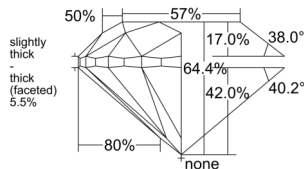

GIA®

FACSIMILE

GIA REPORT 6532345079

Verify this report at GIA.edu

GIA NATURAL DIAMOND DOSSIER®

September 08, 2025
GIA Report Number 6532345079
Shape and Cutting Style ..... Round Brilliant
Measurements ..... 4.90 - 4.95 x 3.17 mm

GRADING RESULTS

Carat Weight ..... 0.50 carat
Color Grade ..... D
Clarity Grade VS2
Cut Grade ..... Very Good

ADDITIONAL GRADING INFORMATION

Polish ..... Excellent
Symmetry ..... Very Good
Fluorescence ..... Medium Blue
Clarity Characteristics..... Indented Natural
Inscription(s): GIA 6532345079

PROPORTIONS

Profile to actual proportions

GRADING SCALES

GIA
COLOR
SCALE

COLOURESS	D
	E
	F
	G
	H
	I
	J
NEAR COLOURESS	K
	L
FAIN	M
	N
	O
	P
VERY LIGHT	Q
	R
	S
	T
	U
	V
	W
	X
	Y
LIGHT	Z

GIA
CLARITY
SCALE

VERY VERY SLIGHTLY INCLUDED	FLAWLESS
	INTERNALLY FLAWLESS
VERY SLIGHTLY INCLUDED	VVS₁
	VVS₂
SLIGHTLY INCLUDED	VS₁
	VS₂
INCLUDED	SI₁
	SI₂
	I₁
	I₂
	I₃

GIA
CUT
SCALE

EXCELLENT
VERY GOOD
GOOD
FAIR
POOR