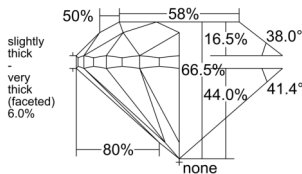

GIA®

FACSIMILE

GIA REPORT 6532336373

Verify this report at GIA.edu

GIA NATURAL DIAMOND DOSSIER®

September 26, 2025
GIA Report Number 6532336373
Shape and Cutting Style ..... Round Brilliant
Measurements ..... 4.87 - 4.92 x 3.25 mm

GRADING RESULTS

Carat Weight ..... 0.50 carat
Color Grade ..... F
Clarity Grade VS1
Cut Grade ..... Good

ADDITIONAL GRADING INFORMATION

Polish ..... Excellent
Symmetry ..... Very Good
Fluorescence ..... Medium Yellow
Clarity Characteristics..... Crystal, Pinpoint, Indented Natural
Inscription(s): GIA 6532336373

PROPORTIONS

GRADING SCALES

GIA COLOR SCALE

COLORLESS	D
	E
	F
	G
	H
	I
	J
NEAR COLORLESS	K
	L
Faint	M
	N
	O
	P
Very Light	Q
	R
	S
	T
	U
	V
Light	W
	X
	Y
	Z

GIA CLARITY SCALE

FLAWLESS	VERY VERY SLIGHTLY INCLUDED	VVS₁	VVS₂	VS₁	VS₂	SI₁	SI₂	I₁	I₂	I₃	
											INTERNAL FLAWLESS

GIA CUT SCALE

EXCELLENT
VERY GOOD
GOOD
FAIR
POOR